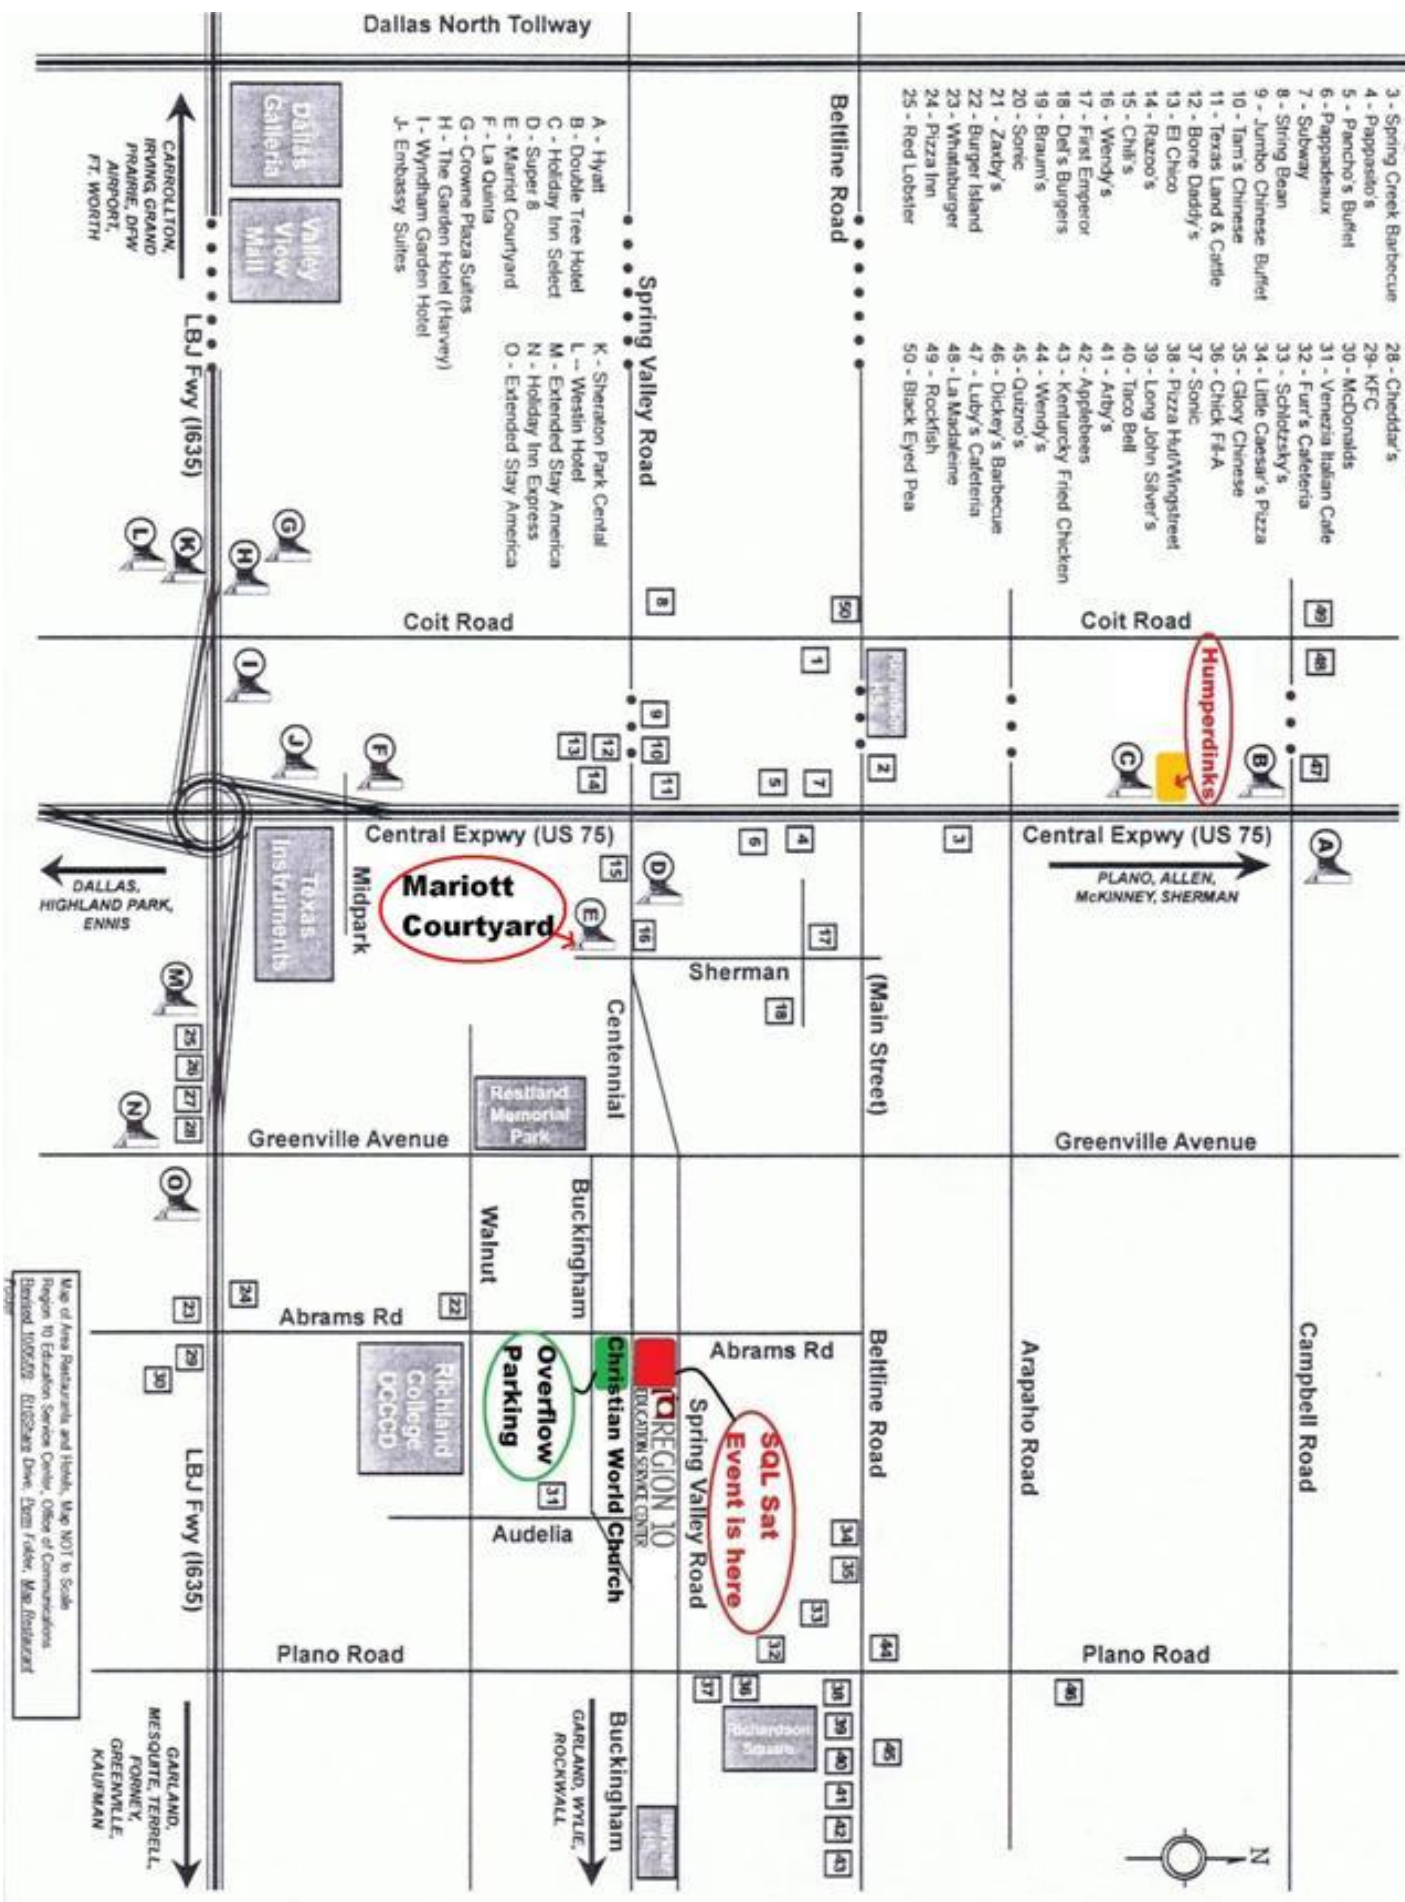

MAP of AREA RESTAURANTS and HOTELS

- 1 - Jason's Deli
- 2 - Burger Street
- 3 - Spring Creek Barbecue
- 4 - Pappadeaux
- 5 - Panchos's Buffet
- 6 - Pappadeaux
- 7 - Subway
- 8 - String Bean
- 9 - Jumbo Chinese Buffet
- 10 - Tam's Chinese
- 11 - Texas Land & Cattle
- 12 - Bone Daddy's
- 13 - El Chico
- 14 - Razon's
- 15 - Chili's
- 16 - Wendy's
- 17 - First Emperor
- 18 - Diet's Burgers
- 19 - Braun's
- 20 - Sonic
- 21 - Zaxby's
- 22 - Burger Island
- 23 - Whataburger
- 24 - Pizza Inn
- 25 - Red Lobster
- 26 - Outback Steakhouse
- 27 - Olive Garden
- 28 - Cheddar's
- 29 - KFC
- 30 - McDonald's
- 31 - Venezia Italian Cafe
- 32 - Furr's Cafeteria
- 33 - Schlotzsky's
- 34 - Little Caesar's Pizza
- 35 - Glory Chinese
- 36 - Chick FFA
- 37 - Sonic
- 38 - Pizza Hut/Wingstreet
- 39 - Long John Silver's
- 40 - Taco Bell
- 41 - Arby's
- 42 - Applebees
- 43 - Kentucky Fried Chicken
- 44 - Wendy's
- 45 - Quiznos
- 46 - Dickey's Barbecue
- 47 - Luby's Cafeteria
- 48 - La Madeleine
- 49 - Rockfish
- 50 - Black Eyed Pea

- A - Hyatt
- B - Double Tree Hotel
- C - Holiday Inn Select
- D - Super 6
- E - Marriott Courtyard
- F - La Quinta
- G - Crowne Plaza Suites
- H - The Garden Hotel (Harvey)
- I - Wyndham Garden Hotel
- J - Embassy Suites
- K - Sheraton Park Central
- L - Western Hotel
- M - Extended Stay America
- N - Holiday Inn Express
- O - Extended Stay America

Map of Area Restaurants and Hotels, Map NOT to Scale
 Region 10 Education Service Center, Office of Communications
 Revised 1/05/05 81052946 Drive, Denton, Texas, Map Designer